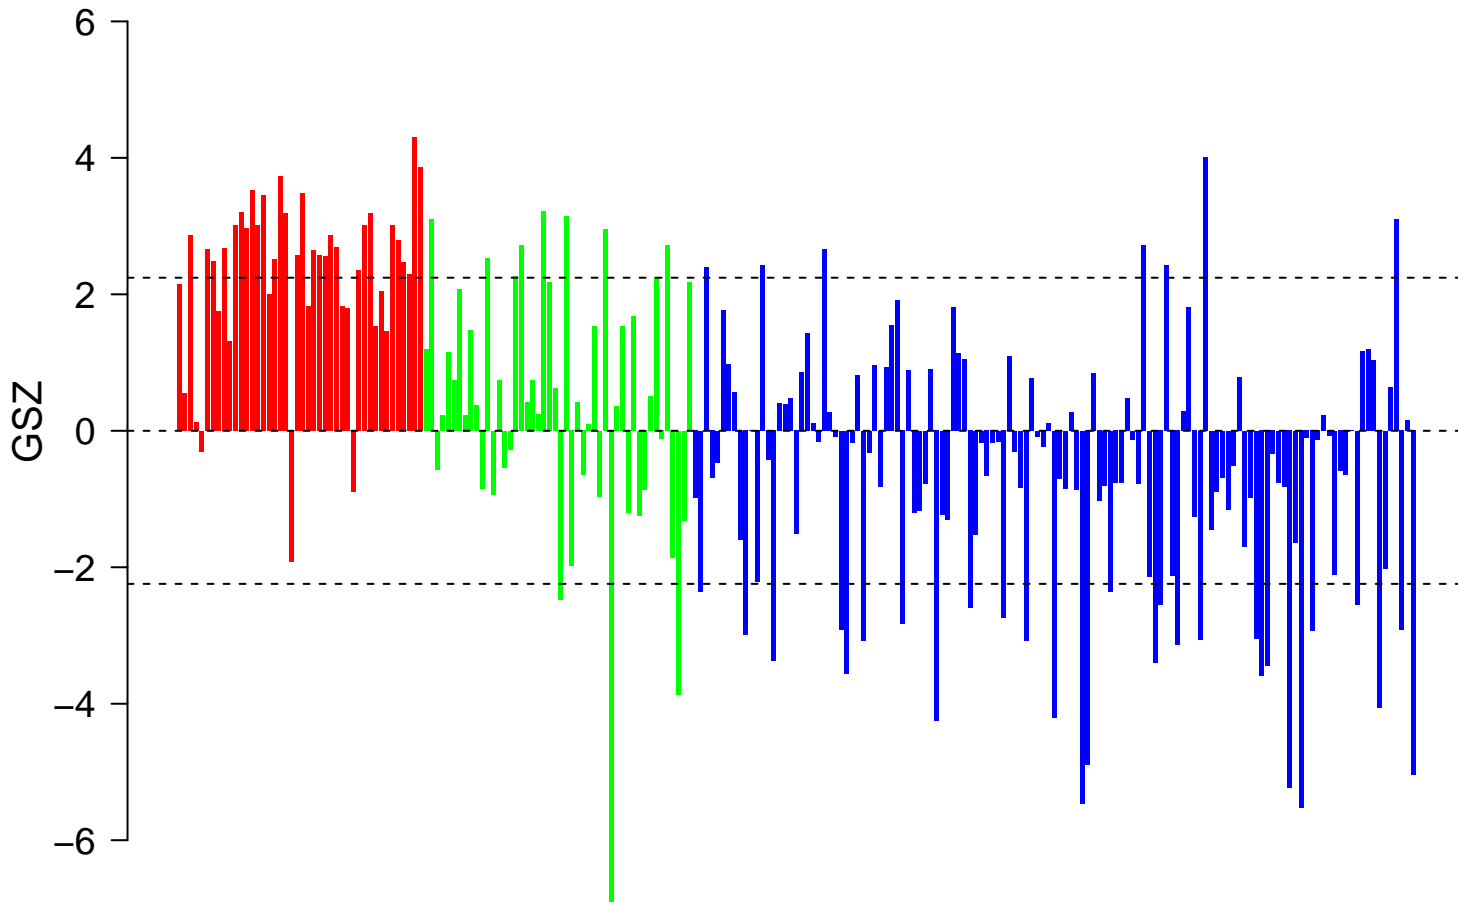

REACTOME_POL_SWITCHING

REACTOME_POL_SWITCHING

■ on
■ -
□ off

REACTOME_POL_SWITCHING