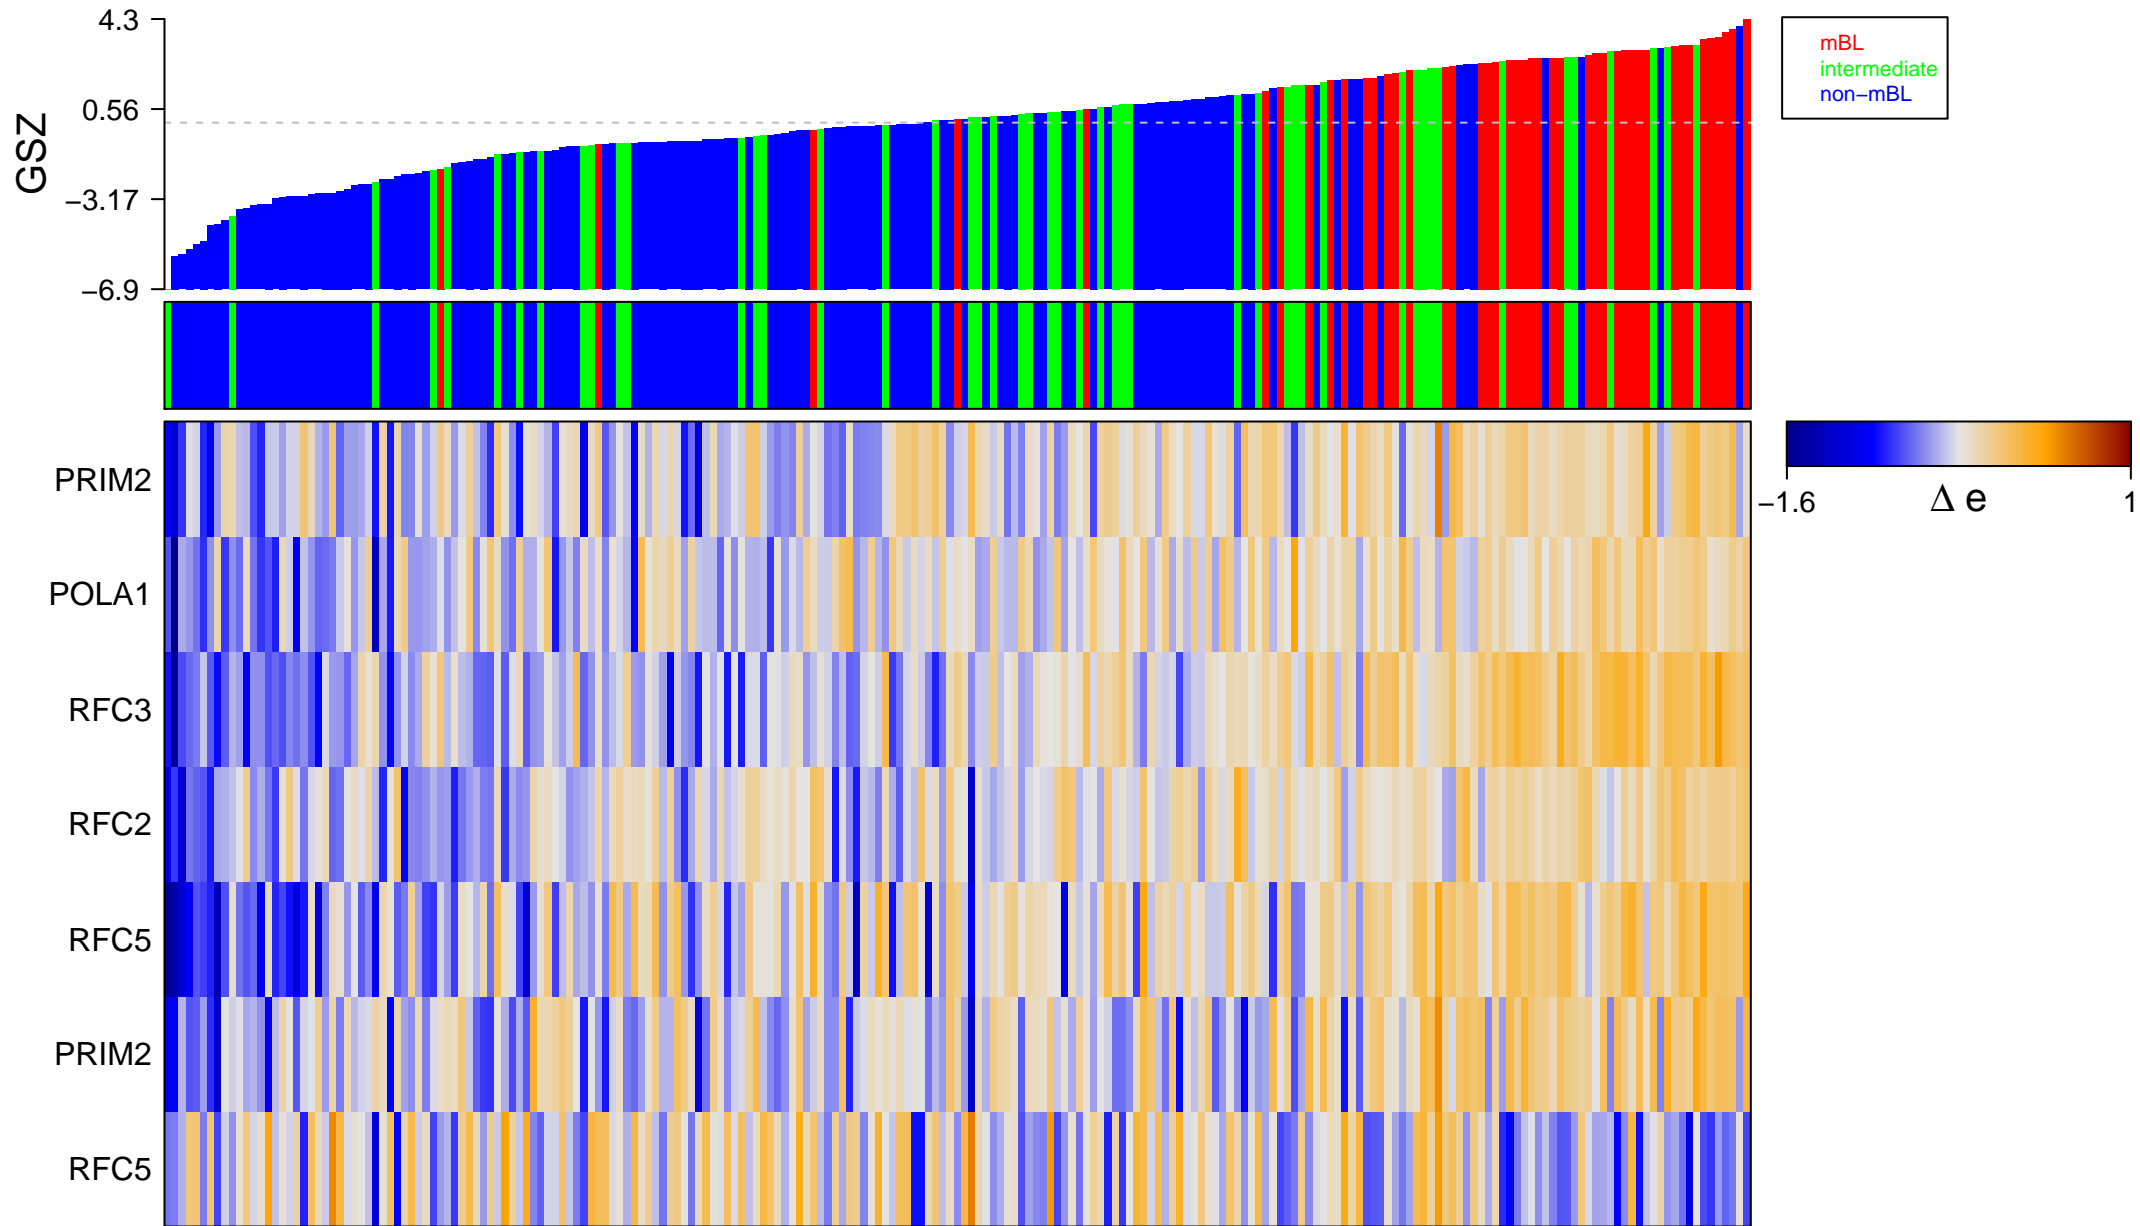

REACTOME_POL_SWITCHING

REACTOME_POL_SWITCHING

■ on
■ -
□ off

REACTOME_POL_SWITCHING